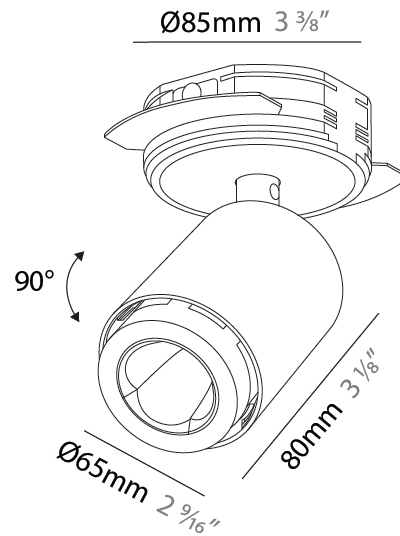

OIKO PRO IN TRIMLESS

A3D362- -

base number   Finishes (Diamond)   Finishes (Triangle)

1. To build a product code in our configurator select the specify button on the base model # product page
2. To build a manual product code on this datasheet choose from the options listed below in blue font and add the suffix to the base model #

GENERAL

Series: Oiko Pro
Subseries: Oiko Pro In
Brand: Prolicht
Division: Architectural
Mounting Type: Trimless
Mounting Location: Ceiling
Subcategory: Spots

PHYSICAL

Shape: Cylinder
Diameter (mm): 65
Diameter (in): 2 ⁹/₁₆
Height (mm): 120
Depth (mm): 50
Height (in): 4 ³/₄
Depth (in): 1 ¹⁵/₁₆
Light Distribution: Adjustable / Direct

Fixture Finish: SSR / BKV / CWI / CRY / HAB / UFT / ITA / RUA / FTG / MYG / LOD / PUS / FRO / FUP / KIA / POP / BLS / SPG / MEY / GOH / GUM / CHC / COM / ABZ / JAG / OBR / MOS / ROR

Fixture Material: Aluminum
Cut-out Measurements: 68mm / 2 11/16"

ELECTRICAL

Lamp Type: LED
Input Wattage (W): 19.3

LED

Number of LEDs: 1
Color Temperature (°K): 2700-6500 Tunable White
Max. Delivered Lumen (lm): 919 - 1081
Nominal Lumen (lm): 1242 - 1460
CRI: >90 CRI
Lamp Life (hrs): 50000

OPTICAL

Beam Angle: 34
Adjustability: Rotational 350°; Tilt 90°

RATINGS AND CERTIFICATIONS

Certified By: CSA Certified to UL and CSA Standards
IP rating: IP20

PROJECT
TYPE
SPECIFIER
QUANTITY
DATE