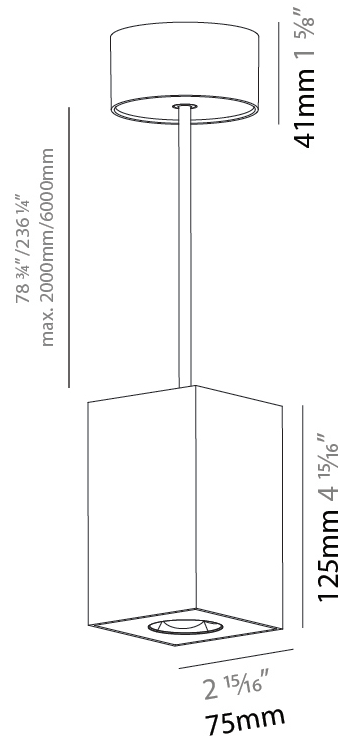

GENERAL

Series: Oiko Pro
Subseries: Oiko Pro Square
Brand: Prolicht
Division: Architectural
Mounting Type: Suspension
Mounting Location: Ceiling
Subcategory: Pendant

PHYSICAL

Shape: Cylinder
Length (mm): 75
Length (in): 2 ¹⁵/₁₆
Width (mm): 75
Width (in): 2 ¹⁵/₁₆
Height (mm): 125
Height (in): 4 ¹⁵/₁₆
Light Distribution: Direct
Weight (kg): 0.769
Fixture Finish: SSR / BKV / CWI / CRY / HAB / UFT / ITA / RUA / FTG / MYG / LOD / PUS / FRO / FUP / KIA / POP / BLS / SPG / MEY / GOH / GUM / CHC / COM / ABZ / JAG / OBR / MOS / ROR
Fixture Material: Metal
Cable Details: 2,000mm / 6,000mm Cable - Options : Transparent, Black, White, Red, Orange

ELECTRICAL

Lamp Type: LED (Zhaga Standard)
Input Wattage (W): 12.9
Dimming: Tri-Mode (Non-Dimming and Phase Dimming (120Vac only) and 0-10V Dimming)
Driver Included: No
Driver Location: Remote
Driver Type: Constant Current - Universal
Driver Class: Class 2
Input Voltage (V): 120 - 277
Constant Current (MA): 350

LED

Color Temperature (°K): 2700 / 3000 / 3500 / 4000
Max. Delivered Lumen (lm): 1293 / 1289 / 1350 / 1362
Nominal Lumen (lm): 1473 / 1468 / 1538 / 1552
CRI: >90 CRI
Lamp Life (hrs): 50000

OPTICAL

Reflector°: 50
Adjustability: Fixed

RATINGS AND CERTIFICATIONS

Certified By: Certified for North American Standards
IP rating: IP20