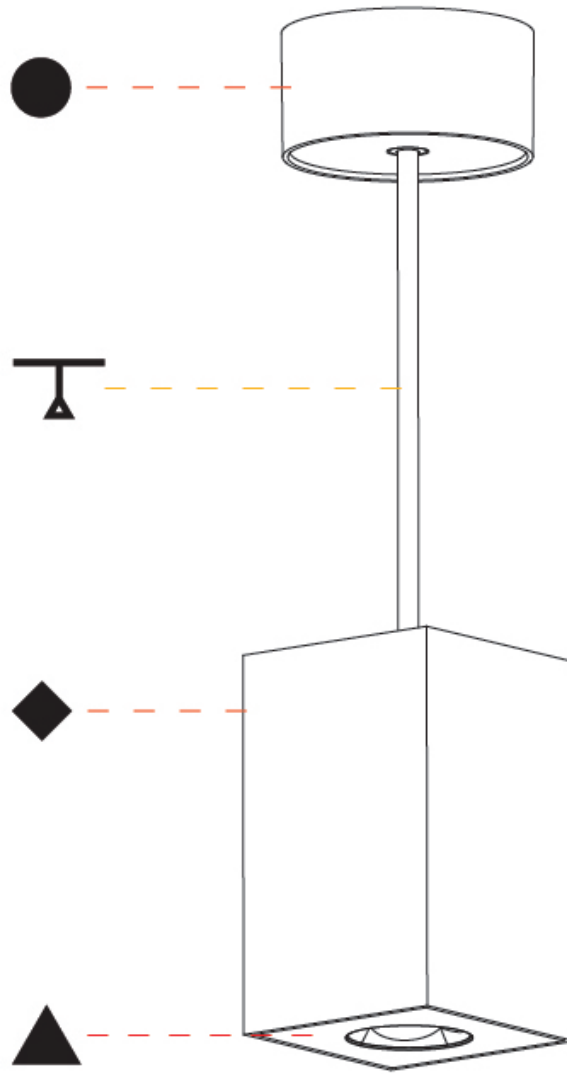

OIKO PRO SQUARE SUSPENSION

A300398-

PROJECT _____

TYPE _____

SPECIFIER _____

QUANTITY _____

DATE _____

A