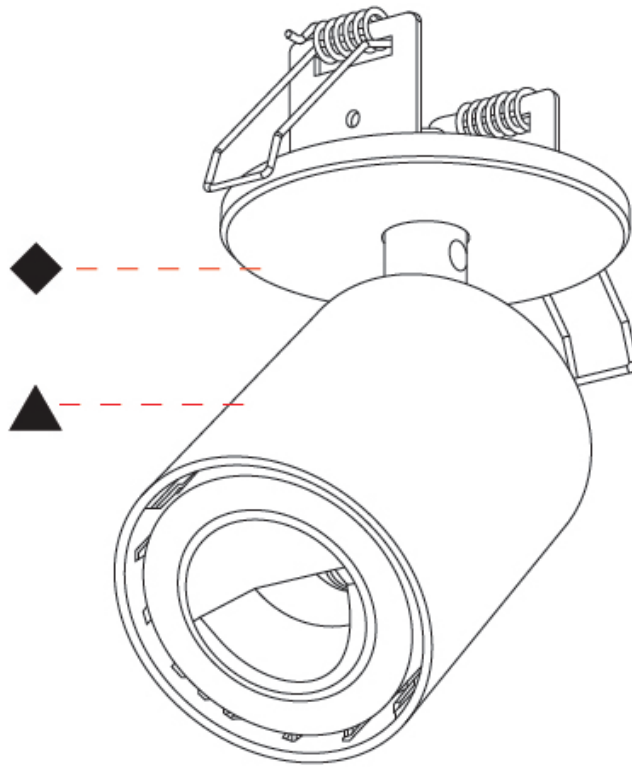

A3D357-

PROJECT

TYPE

SPECIFIER

QUANTITY

DATE

A