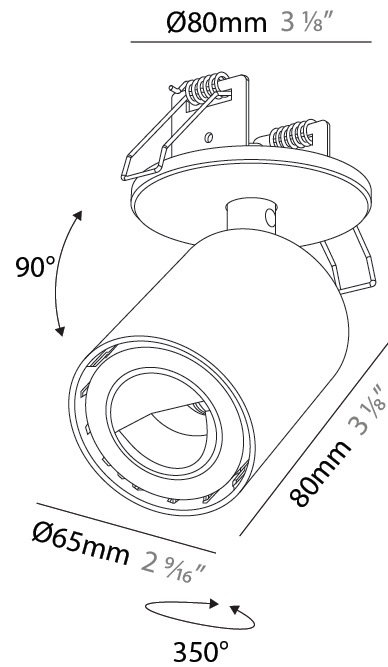

1. To build a product code in our configurator select the specify button on the base model # product page
2. To build a manual product code on this datasheet choose from the options listed below in blue font and add the suffix to the base model #

GENERAL

Series: Oiko Pro
Subseries: Oiko Pro In
Brand: Prolicht
Division: Architectural
Mounting Type: Surface
Mounting Location: Ceiling
Subcategory: Wallwash

PHYSICAL

Shape: Cylinder
Diameter (mm): 65
Diameter (in): 2 ⁹/₁₆
Height (mm): 120
Depth (mm): 50
Height (in): 4 ³/₄
Depth (in): 1 ¹⁵/₁₆
Light Distribution: Adjustable / Direct
Fixture Finish: SSR / BKV / CWI / CRY / HAB / UFT / ITA / RUA / FTG / MYG / LOD / PUS / FRO / FUP / KIA / POP / BLS / SPG / MEY / GOH / GUM / CHC / COM / ABZ / JAG / OBR / MOS / ROR
Fixture Material: Aluminum
Cut-out Measurements: 68mm / 2 11/16"

ELECTRICAL

Lamp Type: LED
Input Wattage (W): 14.4
Total Output Wattage (W): 13
Driver Included: No
Driver Location: Remote
Driver Type: Constant Current - Universal
Driver Class: Class 2
Input Voltage (V): 120 - 277
Constant Current (MA): 700

LED

Number of LEDs: 1
Color Temperature (°K): 2700-6500 Tunable White
Max. Delivered Lumen (lm): 988 - 1162
Nominal Lumen (lm): 1242 - 1460
CRI: >90 CRI
Lamp Life (hrs): 50000

OPTICAL

Adjustability: Rotational 350°; Tilt 90°

RATINGS AND CERTIFICATIONS

Certified By: CSA Certified to UL and CSA Standards
IP rating: IP20

PROJECT
TYPE
SPECIFIER
QUANTITY
DATE