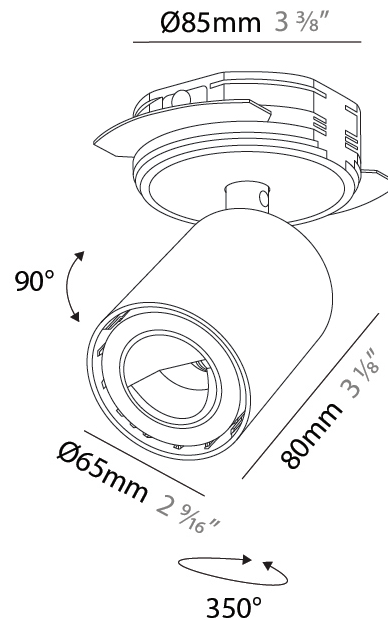

1. To build a product code in our configurator select the specify button on the base model # product page
2. To build a manual product code on this datasheet choose from the options listed below in blue font and add the suffix to the base model #

GENERAL

Series: Oiko Pro
Subseries: Oiko Pro In
Brand: Prolicht
Division: Architectural
Mounting Type: Trimless
Mounting Location: Ceiling
Subcategory: Wallwash

PHYSICAL

Shape: Cylinder
Diameter (mm): 65
Diameter (in): 2 ⁹/₁₆
Height (mm): 120
Depth (mm): 50
Height (in): 4 ³/₄
Depth (in): 1 ¹⁵/₁₆
Light Distribution: Adjustable / Direct
Fixture Finish: SSR / BKV / CWI / CRY / HAB / UFT / ITA / RUA / FTG / MYG / LOD / PUS / FRO / FUP / KIA / POP / BLS / SPG / MEY / GOH / GUM / CHC / COM / ABZ / JAG / OBR / MOS / ROR
Fixture Material: Aluminum
Cut-out Measurements: 68mm / 2 11/16"

ELECTRICAL

Lamp Type: LED
Input Wattage (W): 14.4
Total Output Wattage (W): 13.1
Driver Included: No
Driver Location: Remote
Driver Type: Constant Current - Universal
Driver Class: Class 2
Input Voltage (V): 120
Constant Current (MA): 700

LED

Number of LEDs: 1
Color Temperature (°K): 2700-6500 Tunable White
Max. Delivered Lumen (lm): 988 - 1162
Nominal Lumen (lm): 1242 - 1460
CRI: >90 CRI
Lamp Life (hrs): 50000

OPTICAL

Adjustability: Rotational 350°; Tilt 90°

RATINGS AND CERTIFICATIONS

Certified By: CSA Certified to UL and CSA Standards
IP rating: IP20

PROJECT
TYPE
SPECIFIER
QUANTITY
DATE