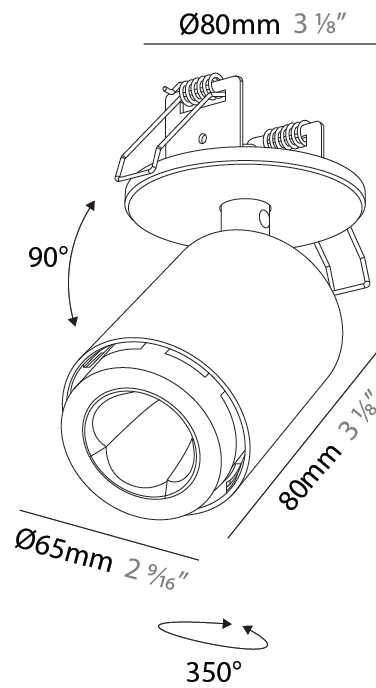

1. To build a product code in our configurator select the specify button on the base model # product page
2. To build a manual product code on this datasheet choose from the options listed below in blue font and add the suffix to the base model #

GENERAL

Series: Oiko Pro
Subseries: Oiko Pro In
Brand: Prolicht
Division: Architectural
Mounting Type: Surface
Mounting Location: Ceiling
Subcategory: Spots

PHYSICAL

Shape: Cylinder
Diameter (mm): 65
Diameter (in): 2 ⁹/₁₆
Height (mm): 120
Depth (mm): 50
Height (in): 4 ³/₄
Depth (in): 1 ¹⁵/₁₆
Light Distribution: Adjustable / Direct

Fixture Finish: SSR / BKV / CWI / CRY / HAB / UFT / ITA / RUA / FTG / MYG / LOD / PUS / FRO / FUP / KIA / POP / BLS / SPG / MEY / GOH / GUM / CHC / COM / ABZ / JAG / OBR / MOS / ROR

Fixture Material: Aluminum
Cut-out Measurements: 68mm / 2 11/16"

ELECTRICAL

Lamp Type: LED
Input Wattage (W): 14.4
Total Output Wattage (W): 13.1
Driver Included: No
Driver Location: Remote
Driver Type: Constant Current - Universal
Driver Class: Class 2
Input Voltage (V): 120 - 277
Constant Current (MA): 700

LED

Number of LEDs: 1
Color Temperature (°K): 2700-6500 Tunable White
Max. Delivered Lumen (lm): 919 - 1081
Nominal Lumen (lm): 1242 - 1460
CRI: >90 CRI
Lamp Life (hrs): 50000

OPTICAL

Beam Angle: 34
Adjustability: Rotational 350°; Tilt 90°

RATINGS AND CERTIFICATIONS

Certified By: CSA Certified to UL and CSA Standards
IP rating: IP20

PROJECT
TYPE
SPECIFIER
QUANTITY
DATE